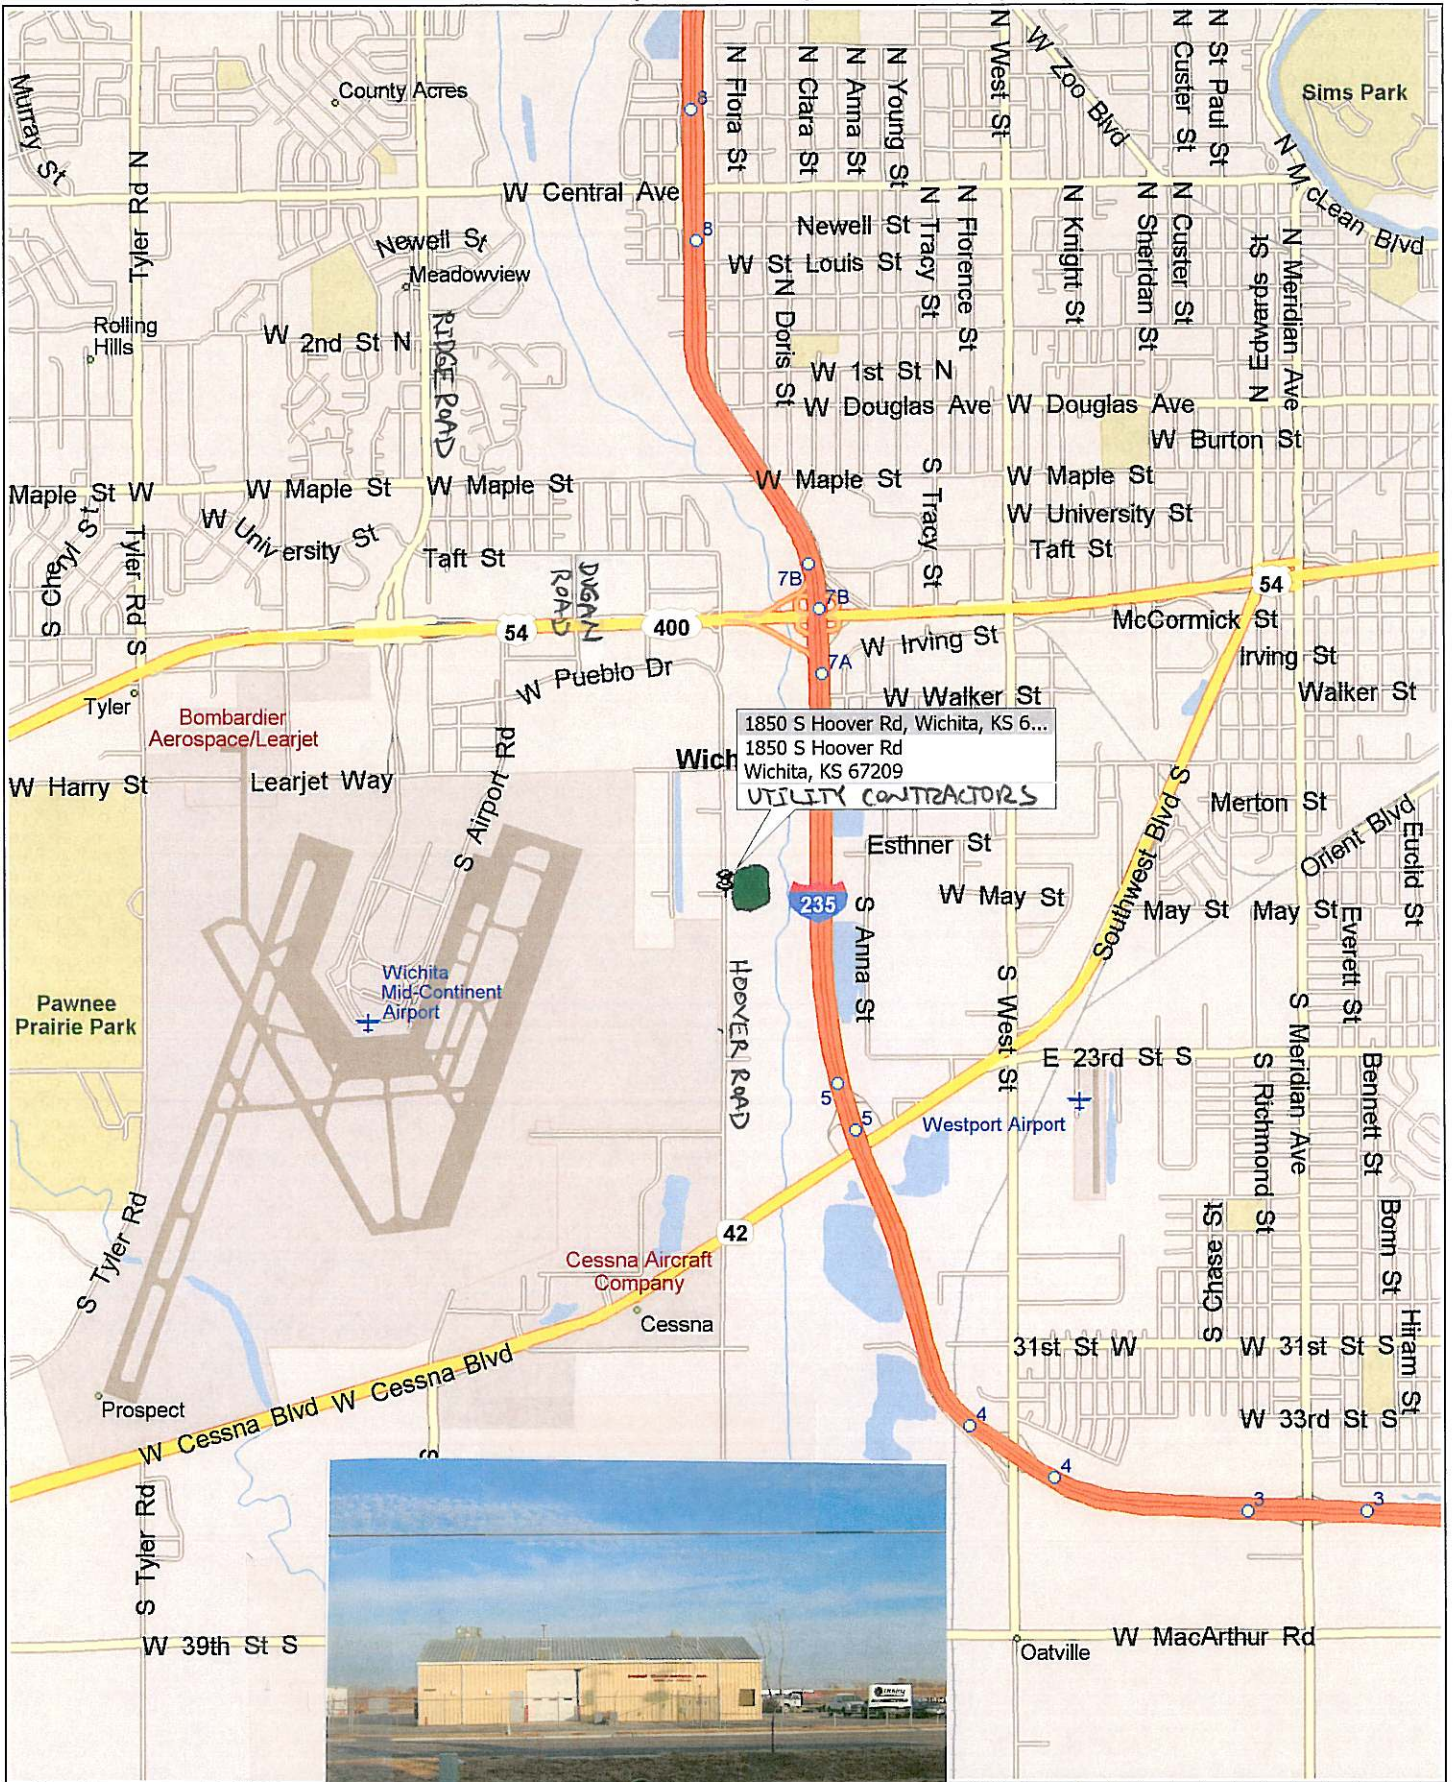

# Pack & Troop #736 Popcorn Pickup

1850 S Hoover Rd, Wichita, KS 6...  
 1850 S Hoover Rd  
 Wichita, KS 67209  
**UTILITY CONTRACTORS**

0 mi 0.5 1 1.5

information taken with permission from Canadian